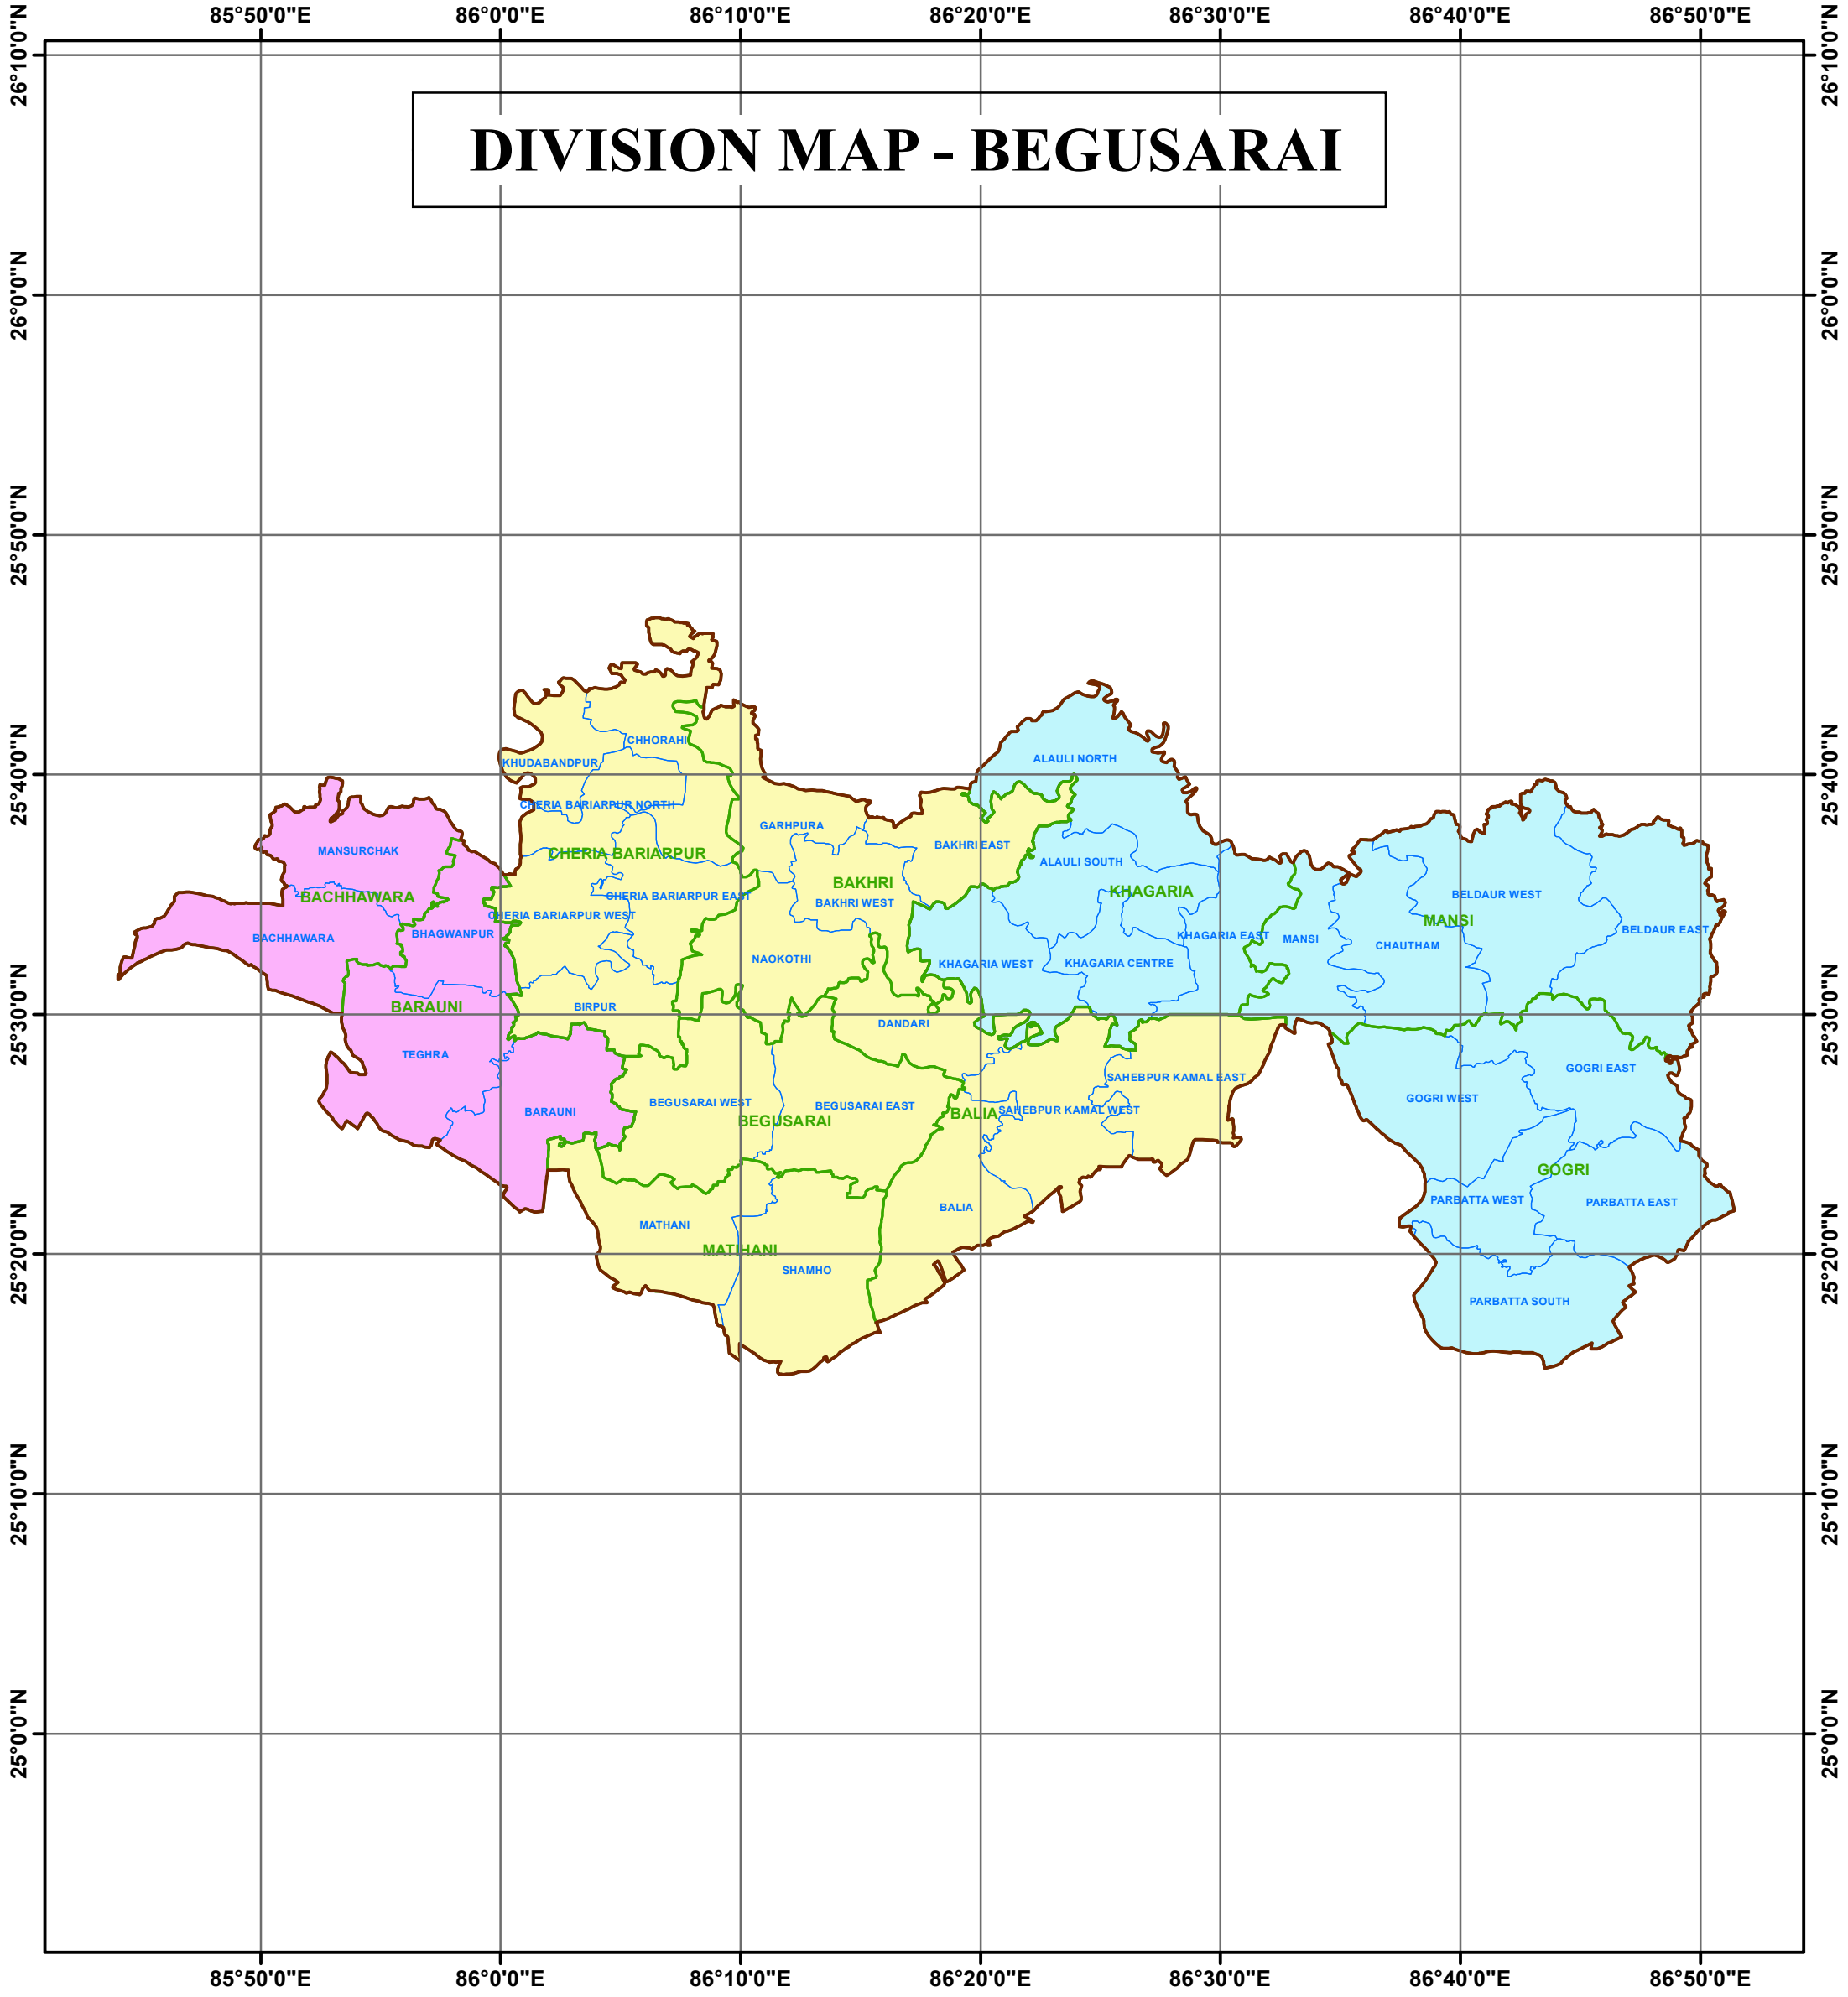

DIVISION MAP - BEGUSARAI

INDEX MAP

1:490,000

Kilometers

Legend

- DIVISION BOUNDARY
- BEAT BOUNDARY (10)
- SUB-BEAT BOUNDARY (37)

RANGE

- BARAUNI
- BEGUSARAI
- KHAGARIA