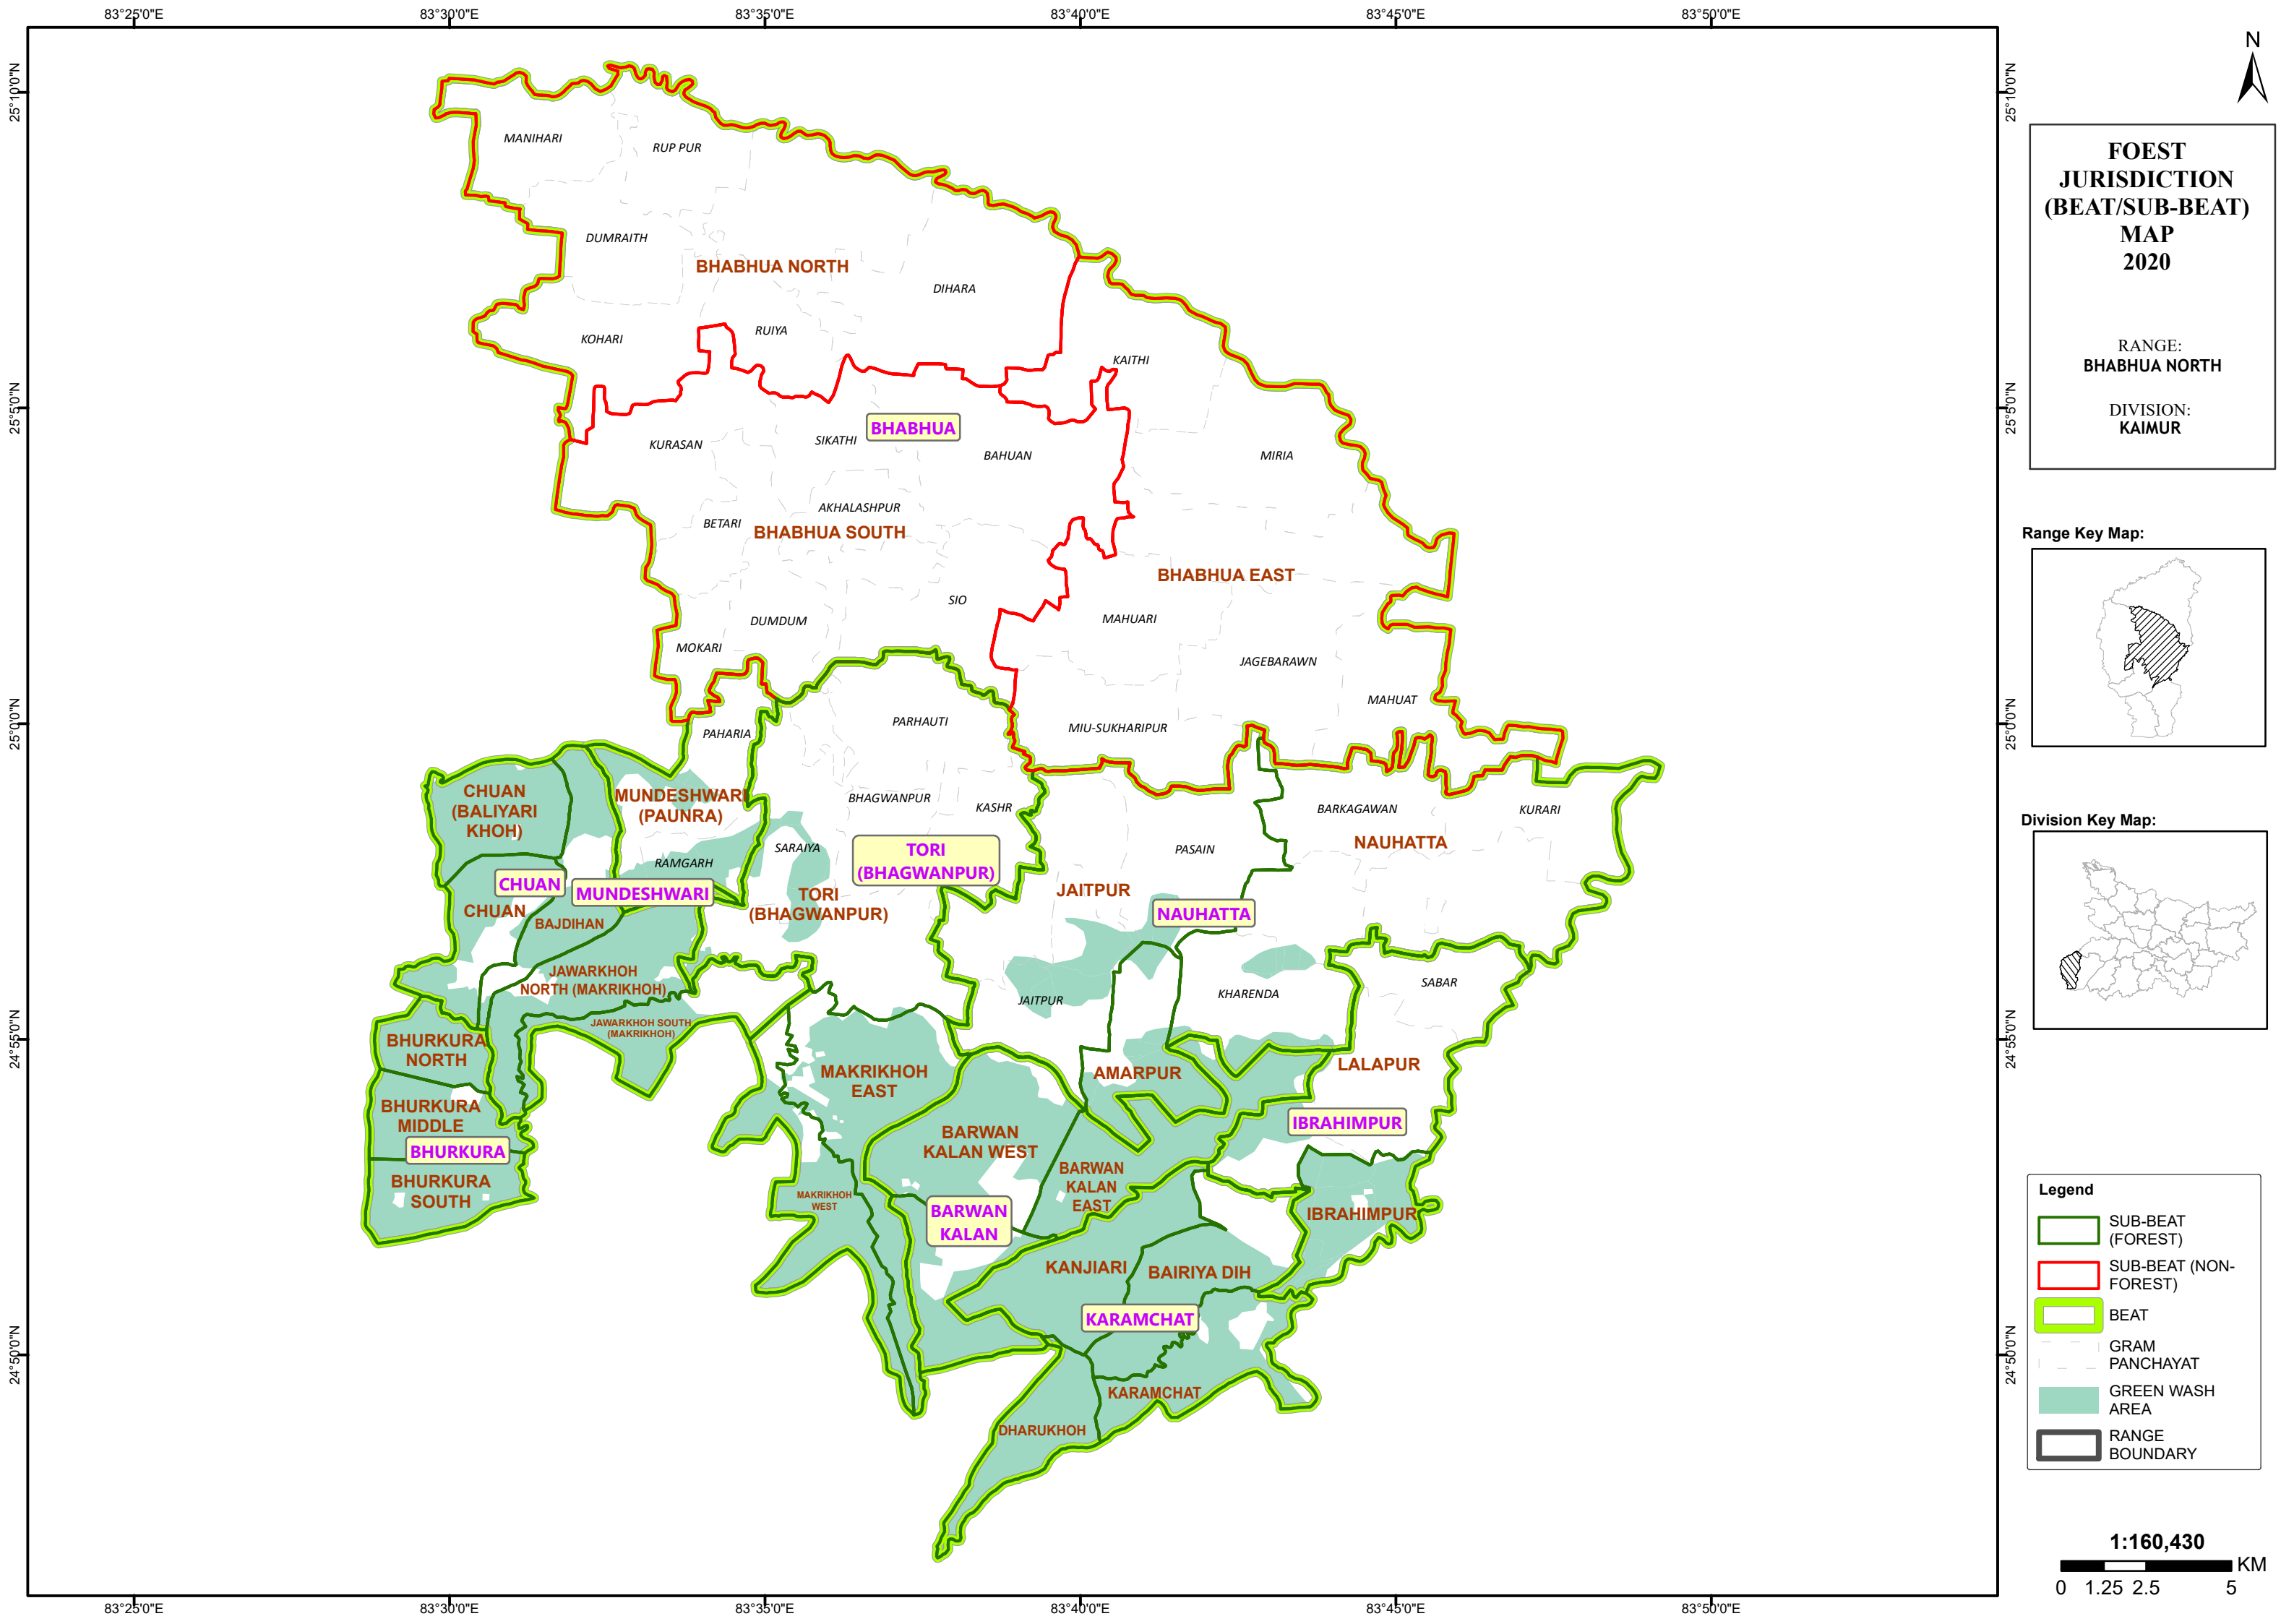

24°35'0"N

24°35'0"N

83°30'0"E

83°35'0"E

83°40'0"E

FOEST JURISDICTION (BEAT/SUB-BEAT) MAP 2020

RANGE:
ADHAURA WEST

DIVISION:
KAIMUR

Range Key Map:

Division Key Map:

Legend

- SUB-BEAT (FOREST)
- BEAT
- GRAM PANCHAYAT
- GREEN WASH AREA
- RANGE BOUNDARY

1:88,660

0 0.5 1 2 KM

FOEST JURISDICTION (BEAT/SUB-BEAT) MAP 2020

RANGE: **BHABHUA NORTH**

24°50'0"N

24°50'0"N

24°45'0"N

24°45'0"N

83°25'0"E

83°30'0"E

83°35'0"E

83°40'0"E

25°10'0"N
25°5'0"N
25°0'0"N
24°55'0"N
24°50'0"N

FOEST JURISDICTION (BEAT/SUB-BEAT) MAP 2020

RANGE:
CHAINPUR

DIVISION:
KAIMUR

Range Key Map:

Division Key Map:

Legend

- SUB-BEAT (FOREST)
- SUB-BEAT (NON-FOREST)
- BEAT
- GRAM PANCHAYAT
- GREEN WASH AREA
- RANGE BOUNDARY