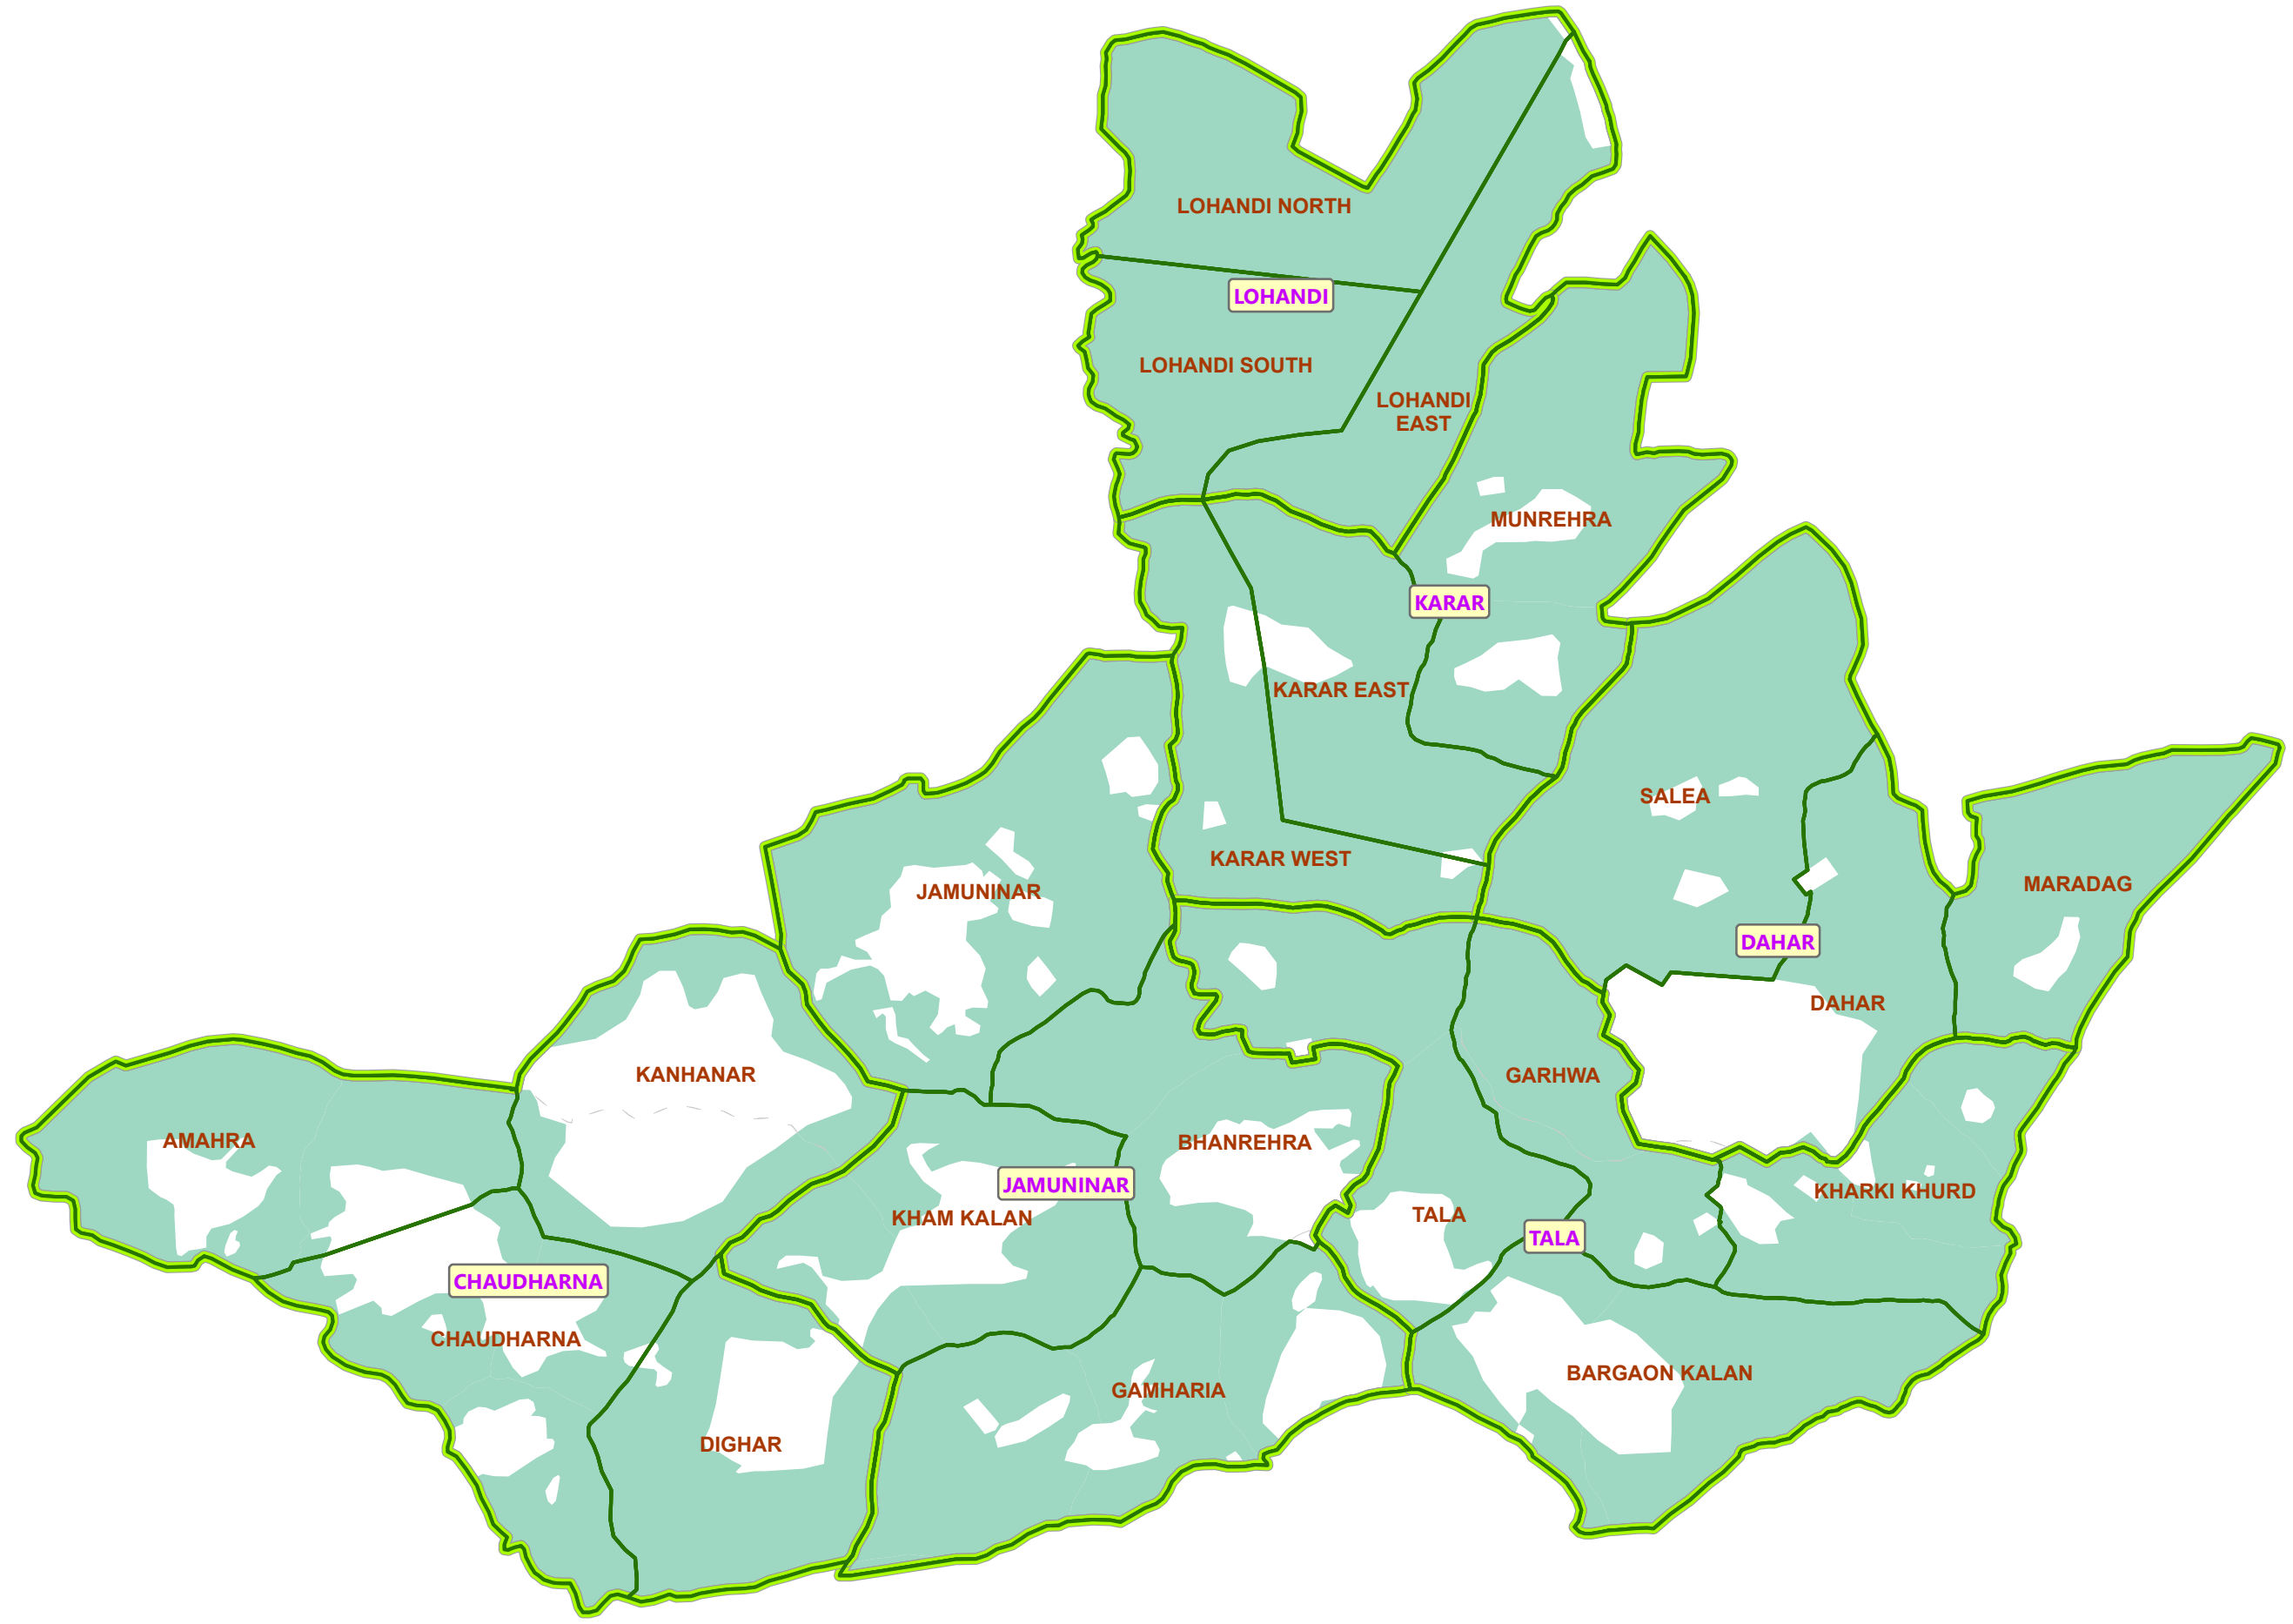

24°35'0"N

24°35'0"N

83°30'0"E

83°35'0"E

83°40'0"E

FOEST JURISDICTION (BEAT/SUB-BEAT) MAP 2020

RANGE:
ADHAURA WEST

DIVISION:
KAIMUR

24°50'0"N

24°50'0"N

24°45'0"N

24°45'0"N

83°25'0"E

83°30'0"E

83°35'0"E

83°40'0"E

FOEST JURISDICTION (BEAT/SUB-BEAT) MAP 2020

RANGE:
BHABHUA SOUTH

DIVISION:
KAIMUR

Range Key Map:

Division Key Map:

Legend

-  SUB-BEAT (FOREST)
-  BEAT
-  GRAM PANCHAYAT
-  GREEN WASH AREA
-  RANGE BOUNDARY

83°15'0"E 83°20'0"E 83°25'0"E 83°30'0"E 83°35'0"E 83°40'0"E

25°10'0"N
25°5'0"N
25°0'0"N
24°55'0"N
24°50'0"N

FOEST JURISDICTION (BEAT/SUB-BEAT) MAP 2020

RANGE:
CHAINPUR

DIVISION:
KAIMUR

Range Key Map:

Division Key Map:

Legend

- SUB-BEAT (FOREST)
- SUB-BEAT (NON-FOREST)
- BEAT
- GRAM PANCHAYAT
- GREEN WASH AREA
- RANGE BOUNDARY