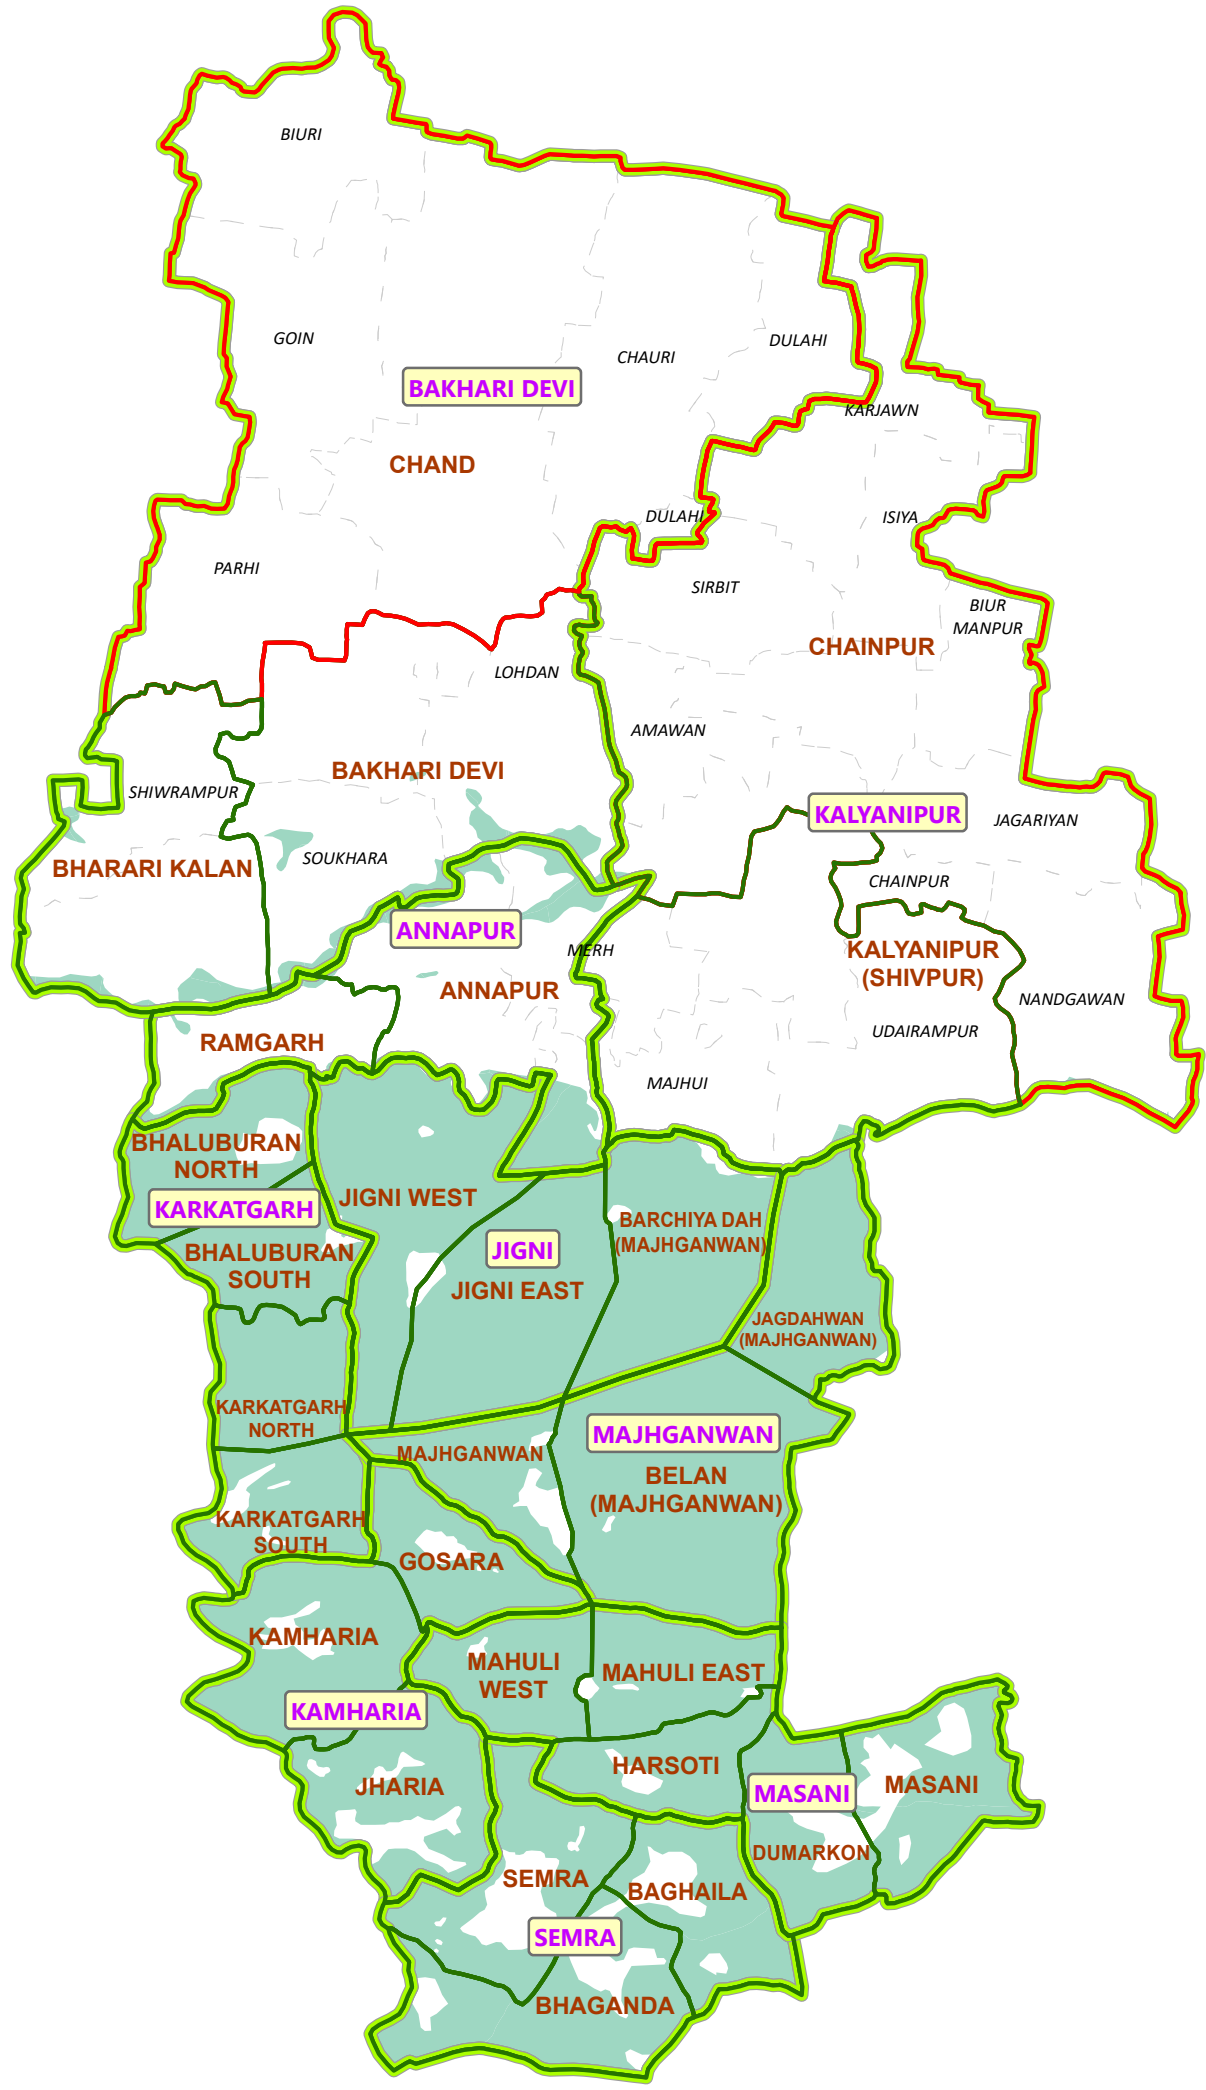

**FOEST
JURISDICTION
(BEAT/SUB-BEAT)
MAP
2020**

RANGE:
ADHAURA EAST

DIVISION:
KAIMUR

Range Key Map:

Division Key Map:

Legend

- SUB-BEAT (FOREST)
- BEAT
- GRAM PANCHAYAT
- GREEN WASH AREA
- RANGE BOUNDARY

83°30'0"E 83°35'0"E 83°40'0"E 83°45'0"E 83°50'0"E

24°35'0"N

24°35'0"N

83°30'0"E

83°35'0"E

83°40'0"E

FOEST JURISDICTION (BEAT/SUB-BEAT) MAP 2020

RANGE:
ADHAURA WEST

DIVISION:
KAIMUR

24°50'0"N

24°50'0"N

24°45'0"N

24°45'0"N

83°25'0"E

83°30'0"E

83°35'0"E

83°40'0"E

25°10'0"N
25°5'0"N
25°0'0"N
24°55'0"N
24°50'0"N

FOEST JURISDICTION (BEAT/SUB-BEAT) MAP 2020

RANGE:
CHAINPUR

DIVISION:
KAIMUR

Range Key Map:

Division Key Map:

Legend

- SUB-BEAT (FOREST)
- SUB-BEAT (NON-FOREST)
- BEAT
- GRAM PANCHAYAT
- GREEN WASH AREA
- RANGE BOUNDARY