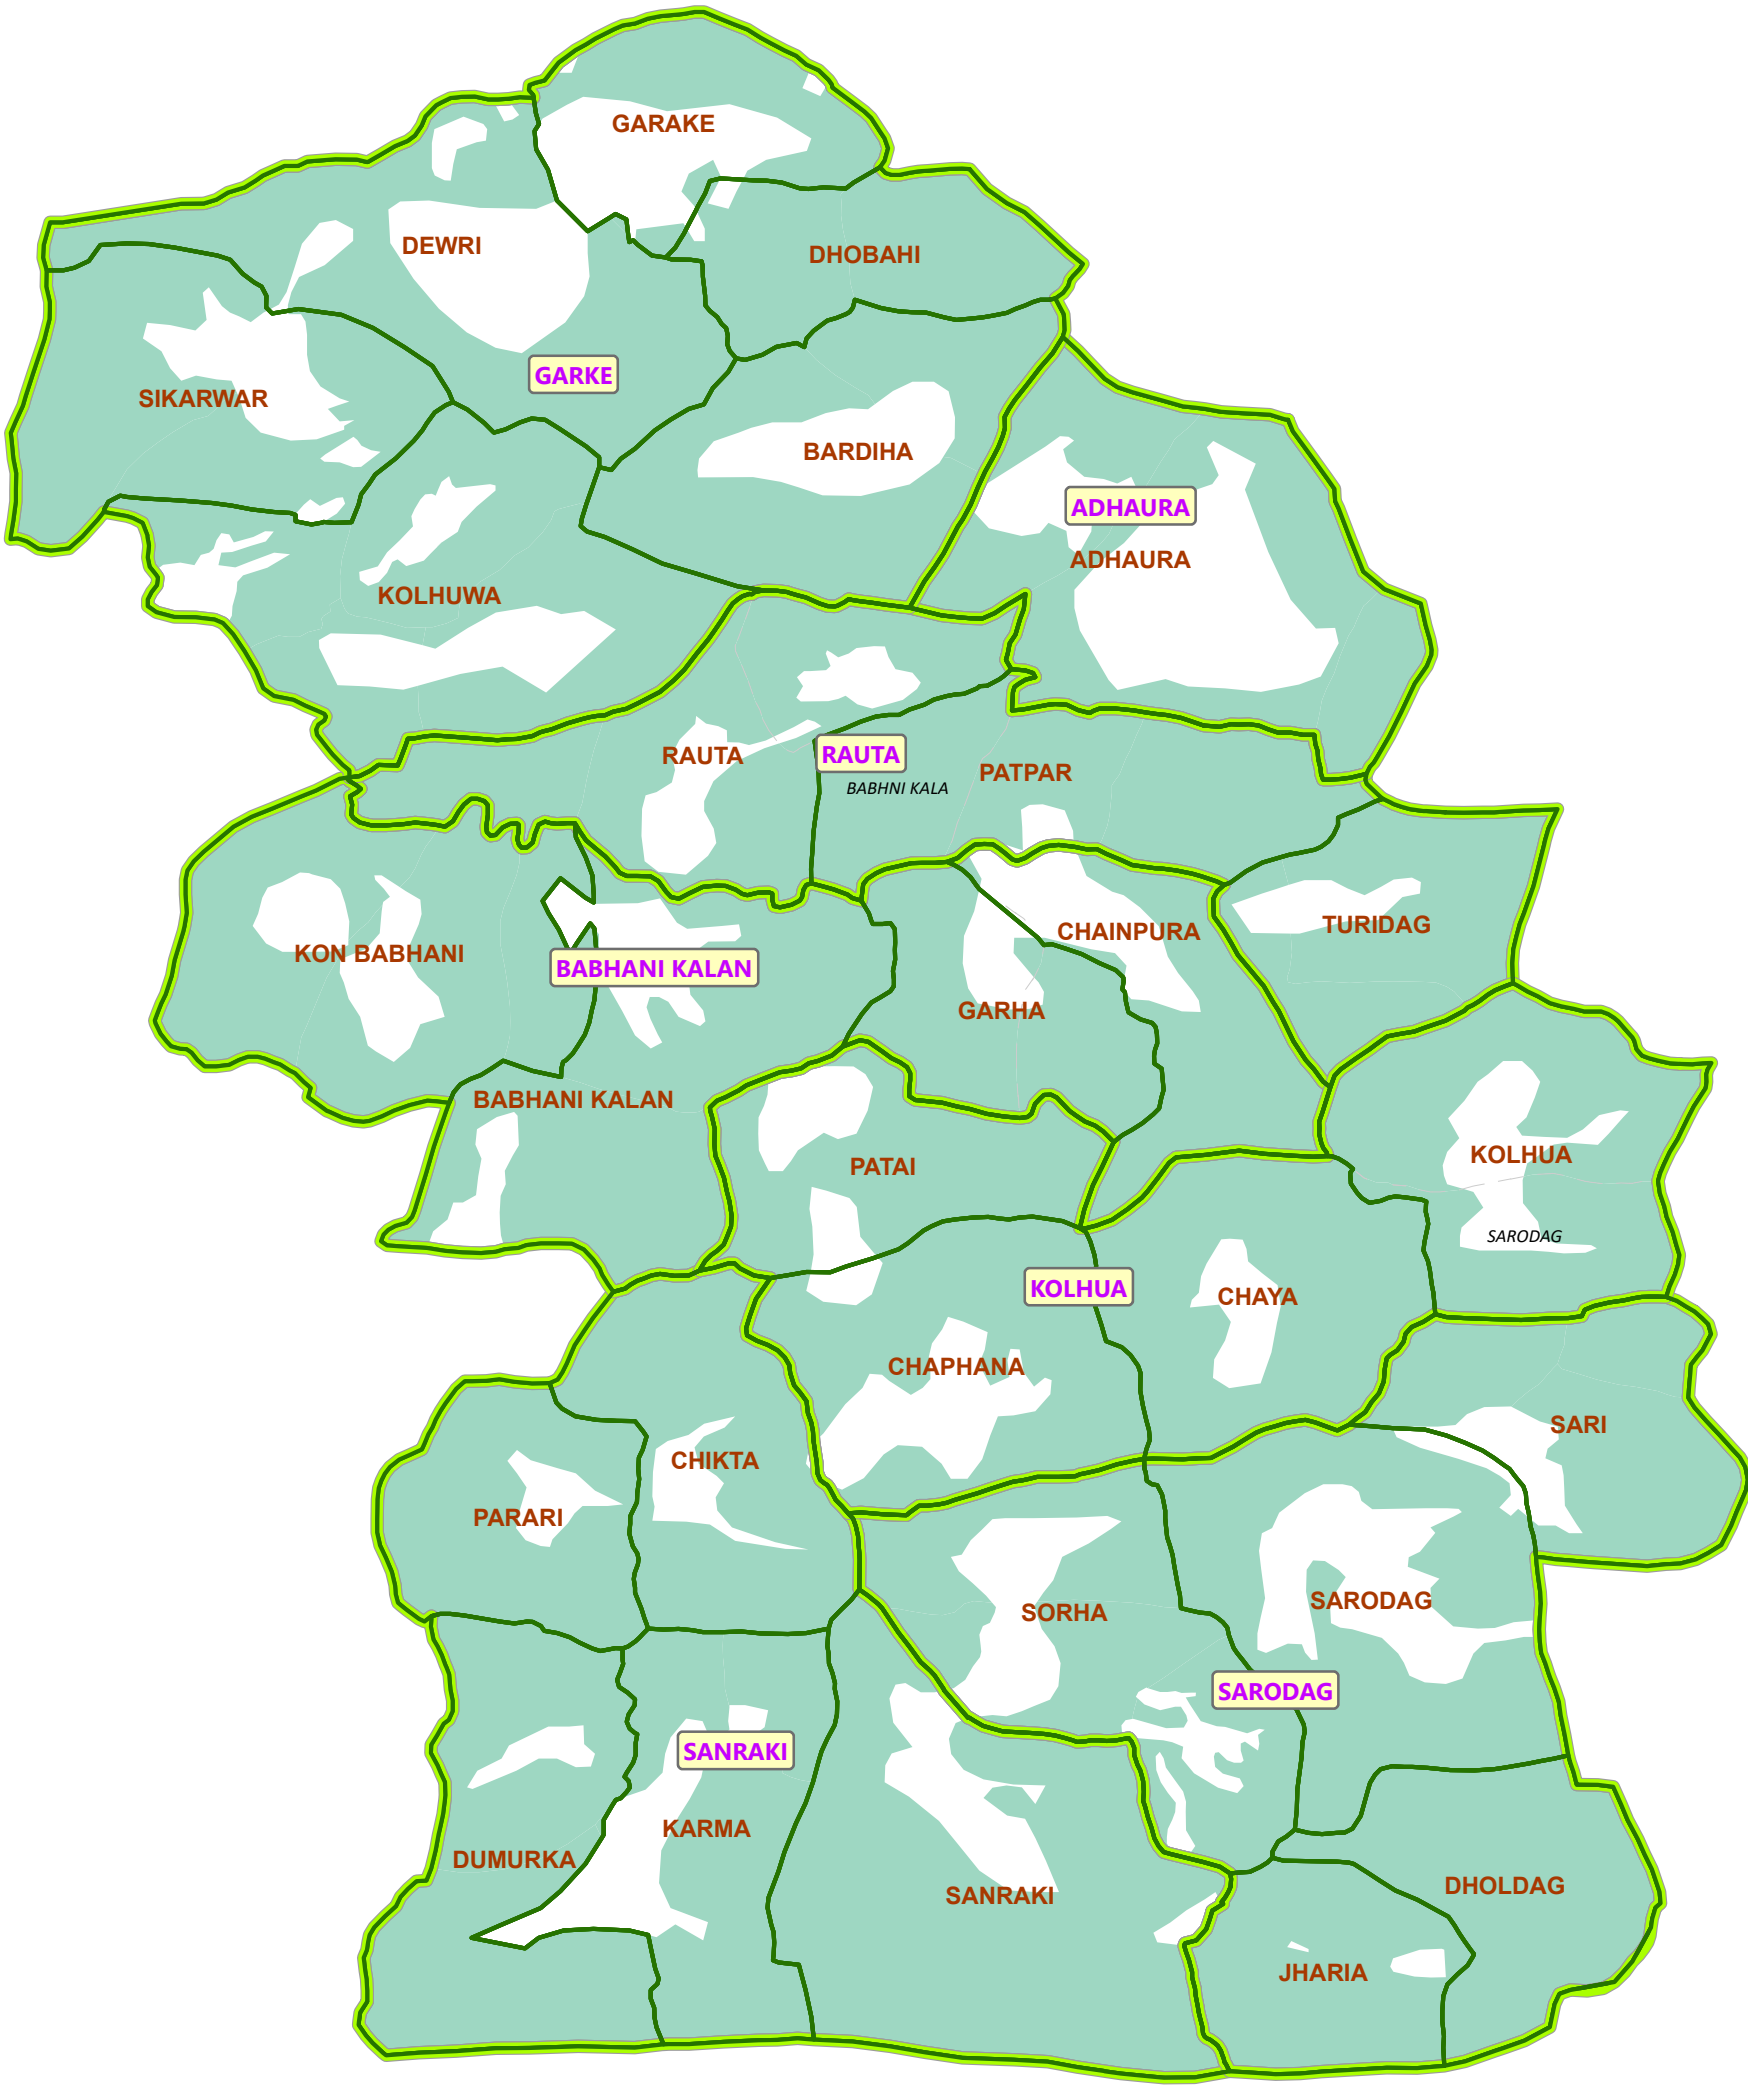

**FOEST
JURISDICTION
(BEAT/SUB-BEAT)
MAP
2020**

RANGE:
ADHAURA EAST

DIVISION:
KAIMUR

Range Key Map:

Division Key Map:

Legend

- SUB-BEAT (FOREST)
- BEAT
- GRAM PANCHAYAT
- GREEN WASH AREA
- RANGE BOUNDARY

83°30'0"E 83°35'0"E 83°40'0"E 83°45'0"E 83°50'0"E

24°35'0"N

24°35'0"N

83°30'0"E

83°35'0"E

83°40'0"E

FOEST JURISDICTION (BEAT/SUB-BEAT) MAP 2020

RANGE:
ADHAURA WEST

DIVISION:
KAIMUR

Range Key Map:

Division Key Map:

Legend

- SUB-BEAT (FOREST)
- BEAT
- GRAM PANCHAYAT
- GREEN WASH AREA
- RANGE BOUNDARY

1:88,660

0 0.5 1 2 KM

FOEST JURISDICTION (BEAT/SUB-BEAT) MAP 2020

RANGE: **BHABHUA NORTH**

24°50'0"N

24°50'0"N

24°45'0"N

24°45'0"N

83°25'0"E

83°30'0"E

83°35'0"E

83°40'0"E