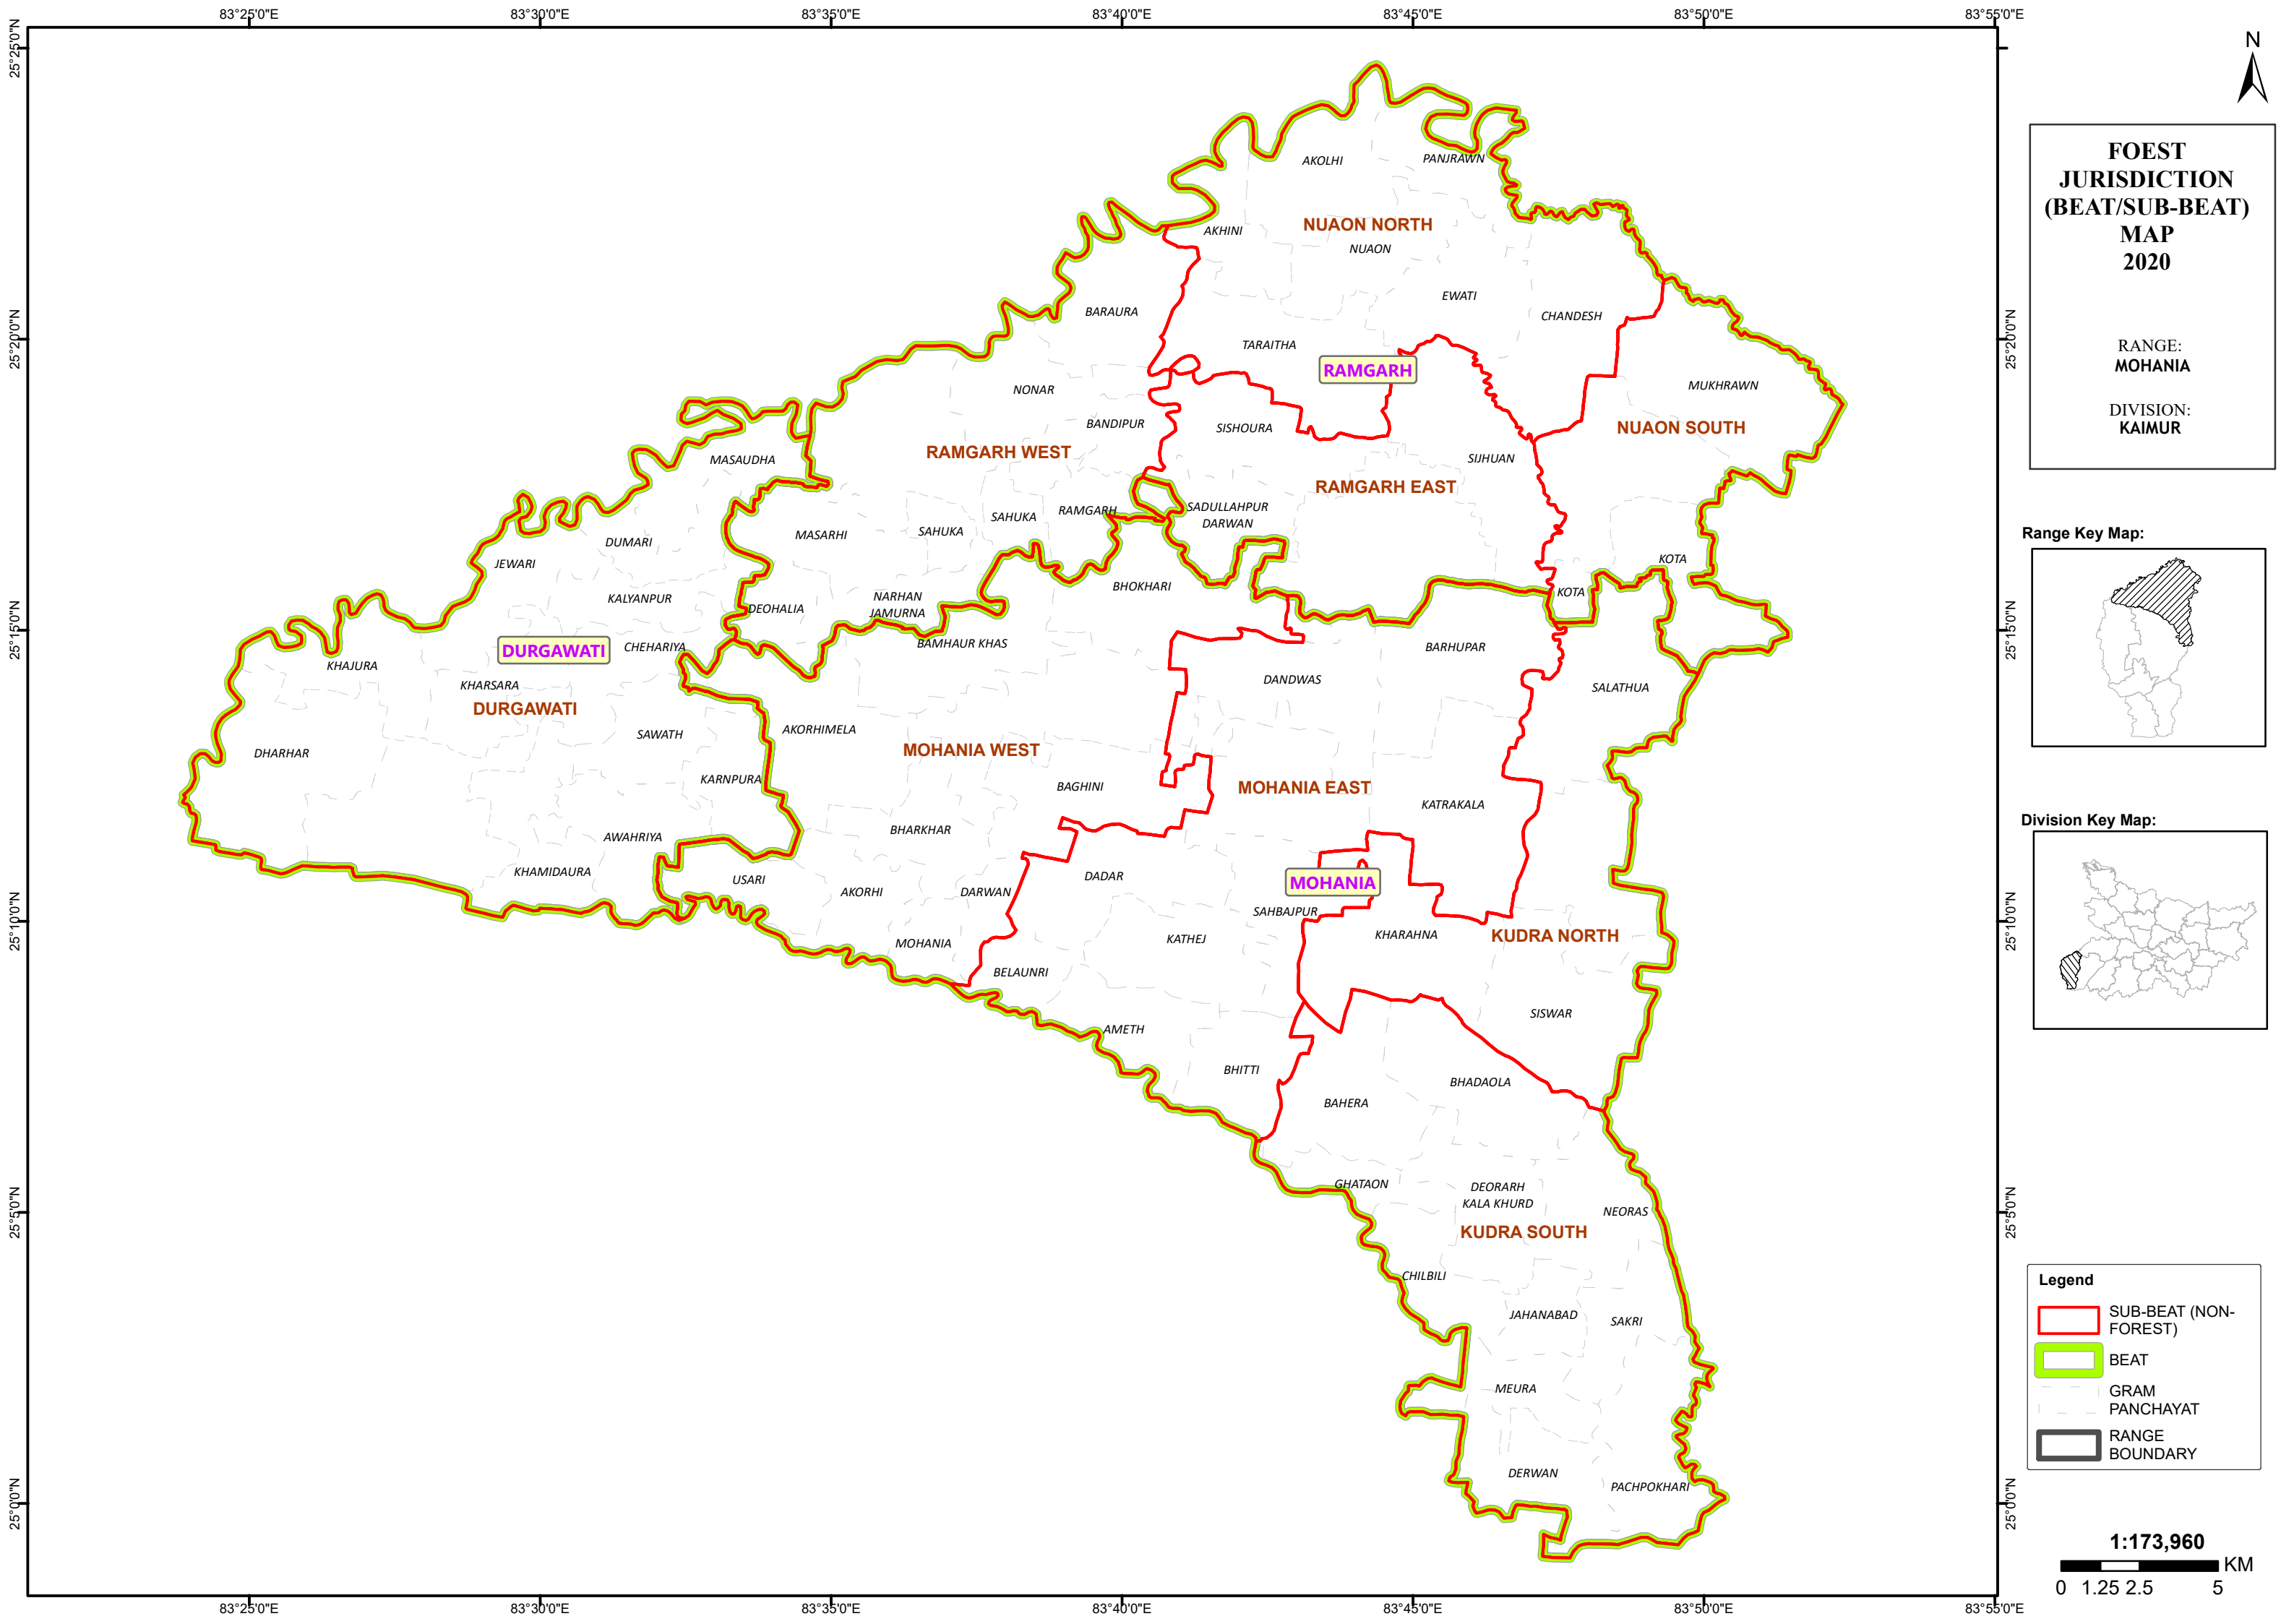

FOEST JURISDICTION (BEAT/SUB-BEAT) MAP 2020

RANGE:
MOHANIA

DIVISION:
KAIMUR

Legend

- SUB-BEAT (NON-FOREST)
- BEAT
- GRAM PANCHAYAT
- RANGE BOUNDARY