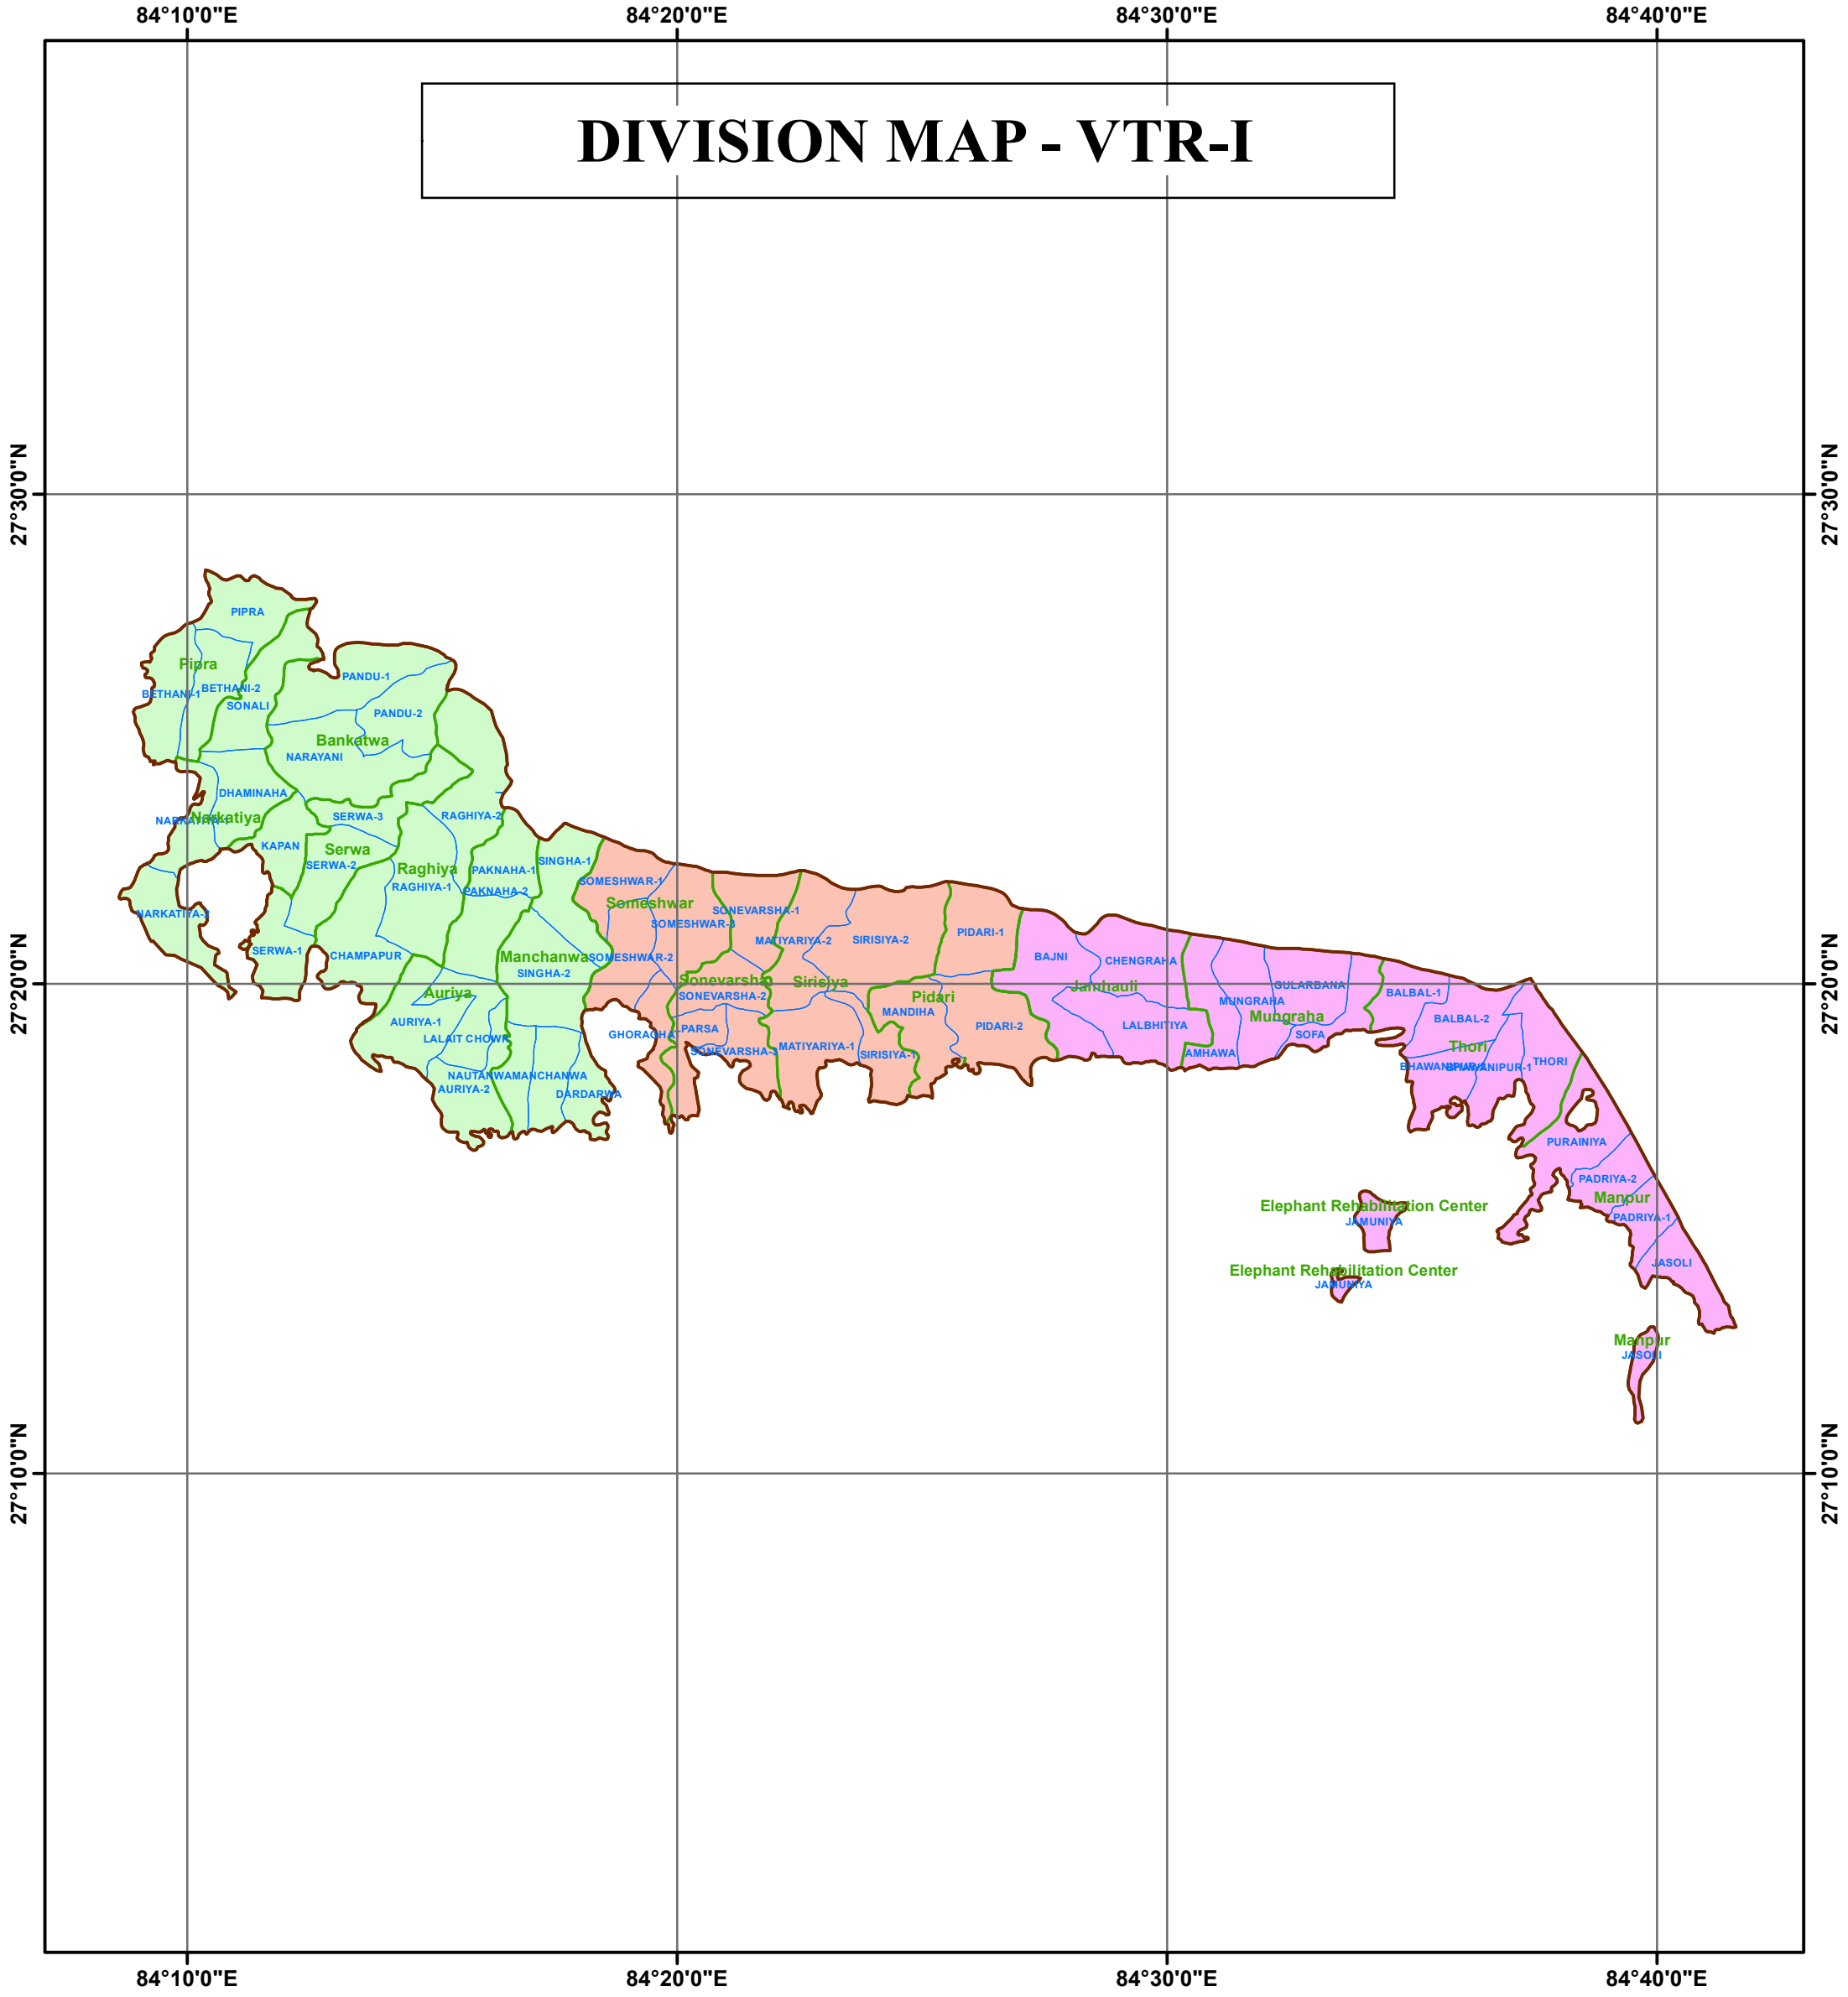

# DIVISION MAP - VTR-I

## INDEX MAP

1:240,000

Kilometers

## Legend

- DIVISION BOUNDARY
- BEAT BOUNDARY (16)
- SUB-BEAT BOUNDARY (59)

## RANGE

- GOBARDHANA
- MUNGRAHA
- RAGHIYA

Elephant Rehabilitation Center  
JAMUNIYA

Elephant Rehabilitation Center  
JAMUNIYA

Manipur  
JASOLI