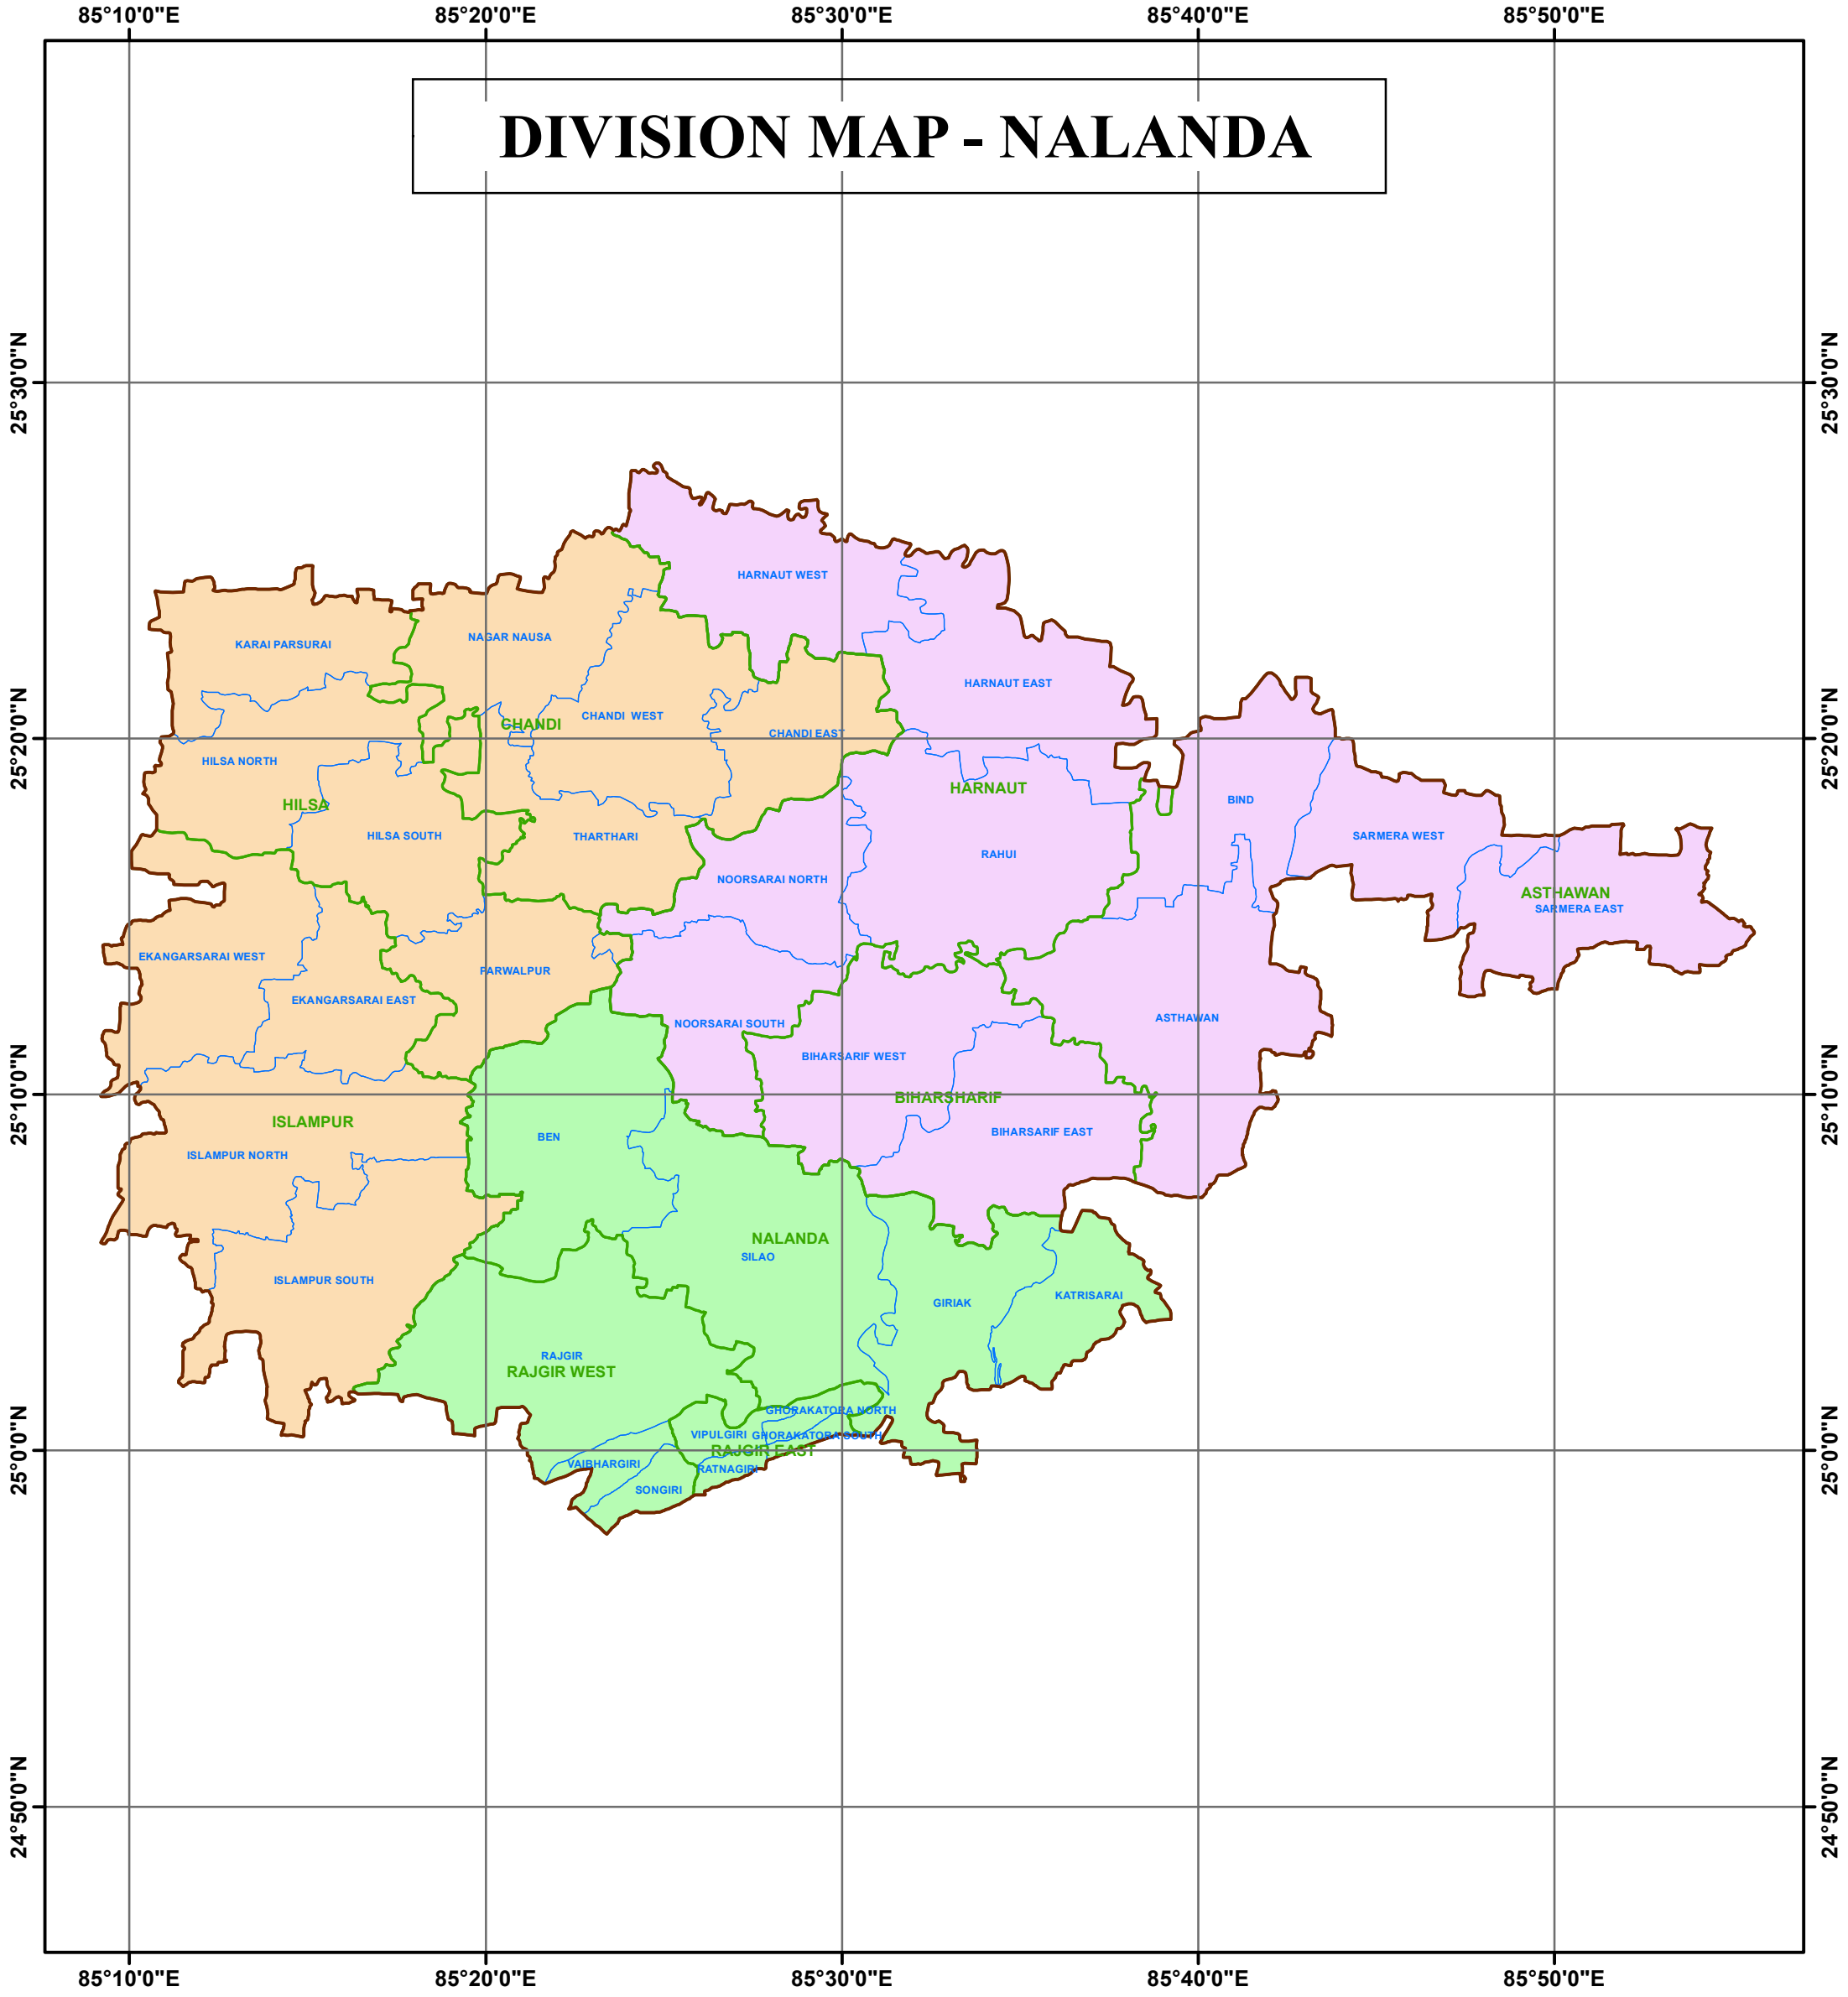

DIVISION MAP - NALANDA

1:330,000

Kilometers

Legend

- DIVISION BOUNDARY
- BEAT BOUNDARY (9)
- SUB-BEAT BOUNDARY (34)

RANGE

- BIHAR SHARIF
- HILSA
- RAJGIR